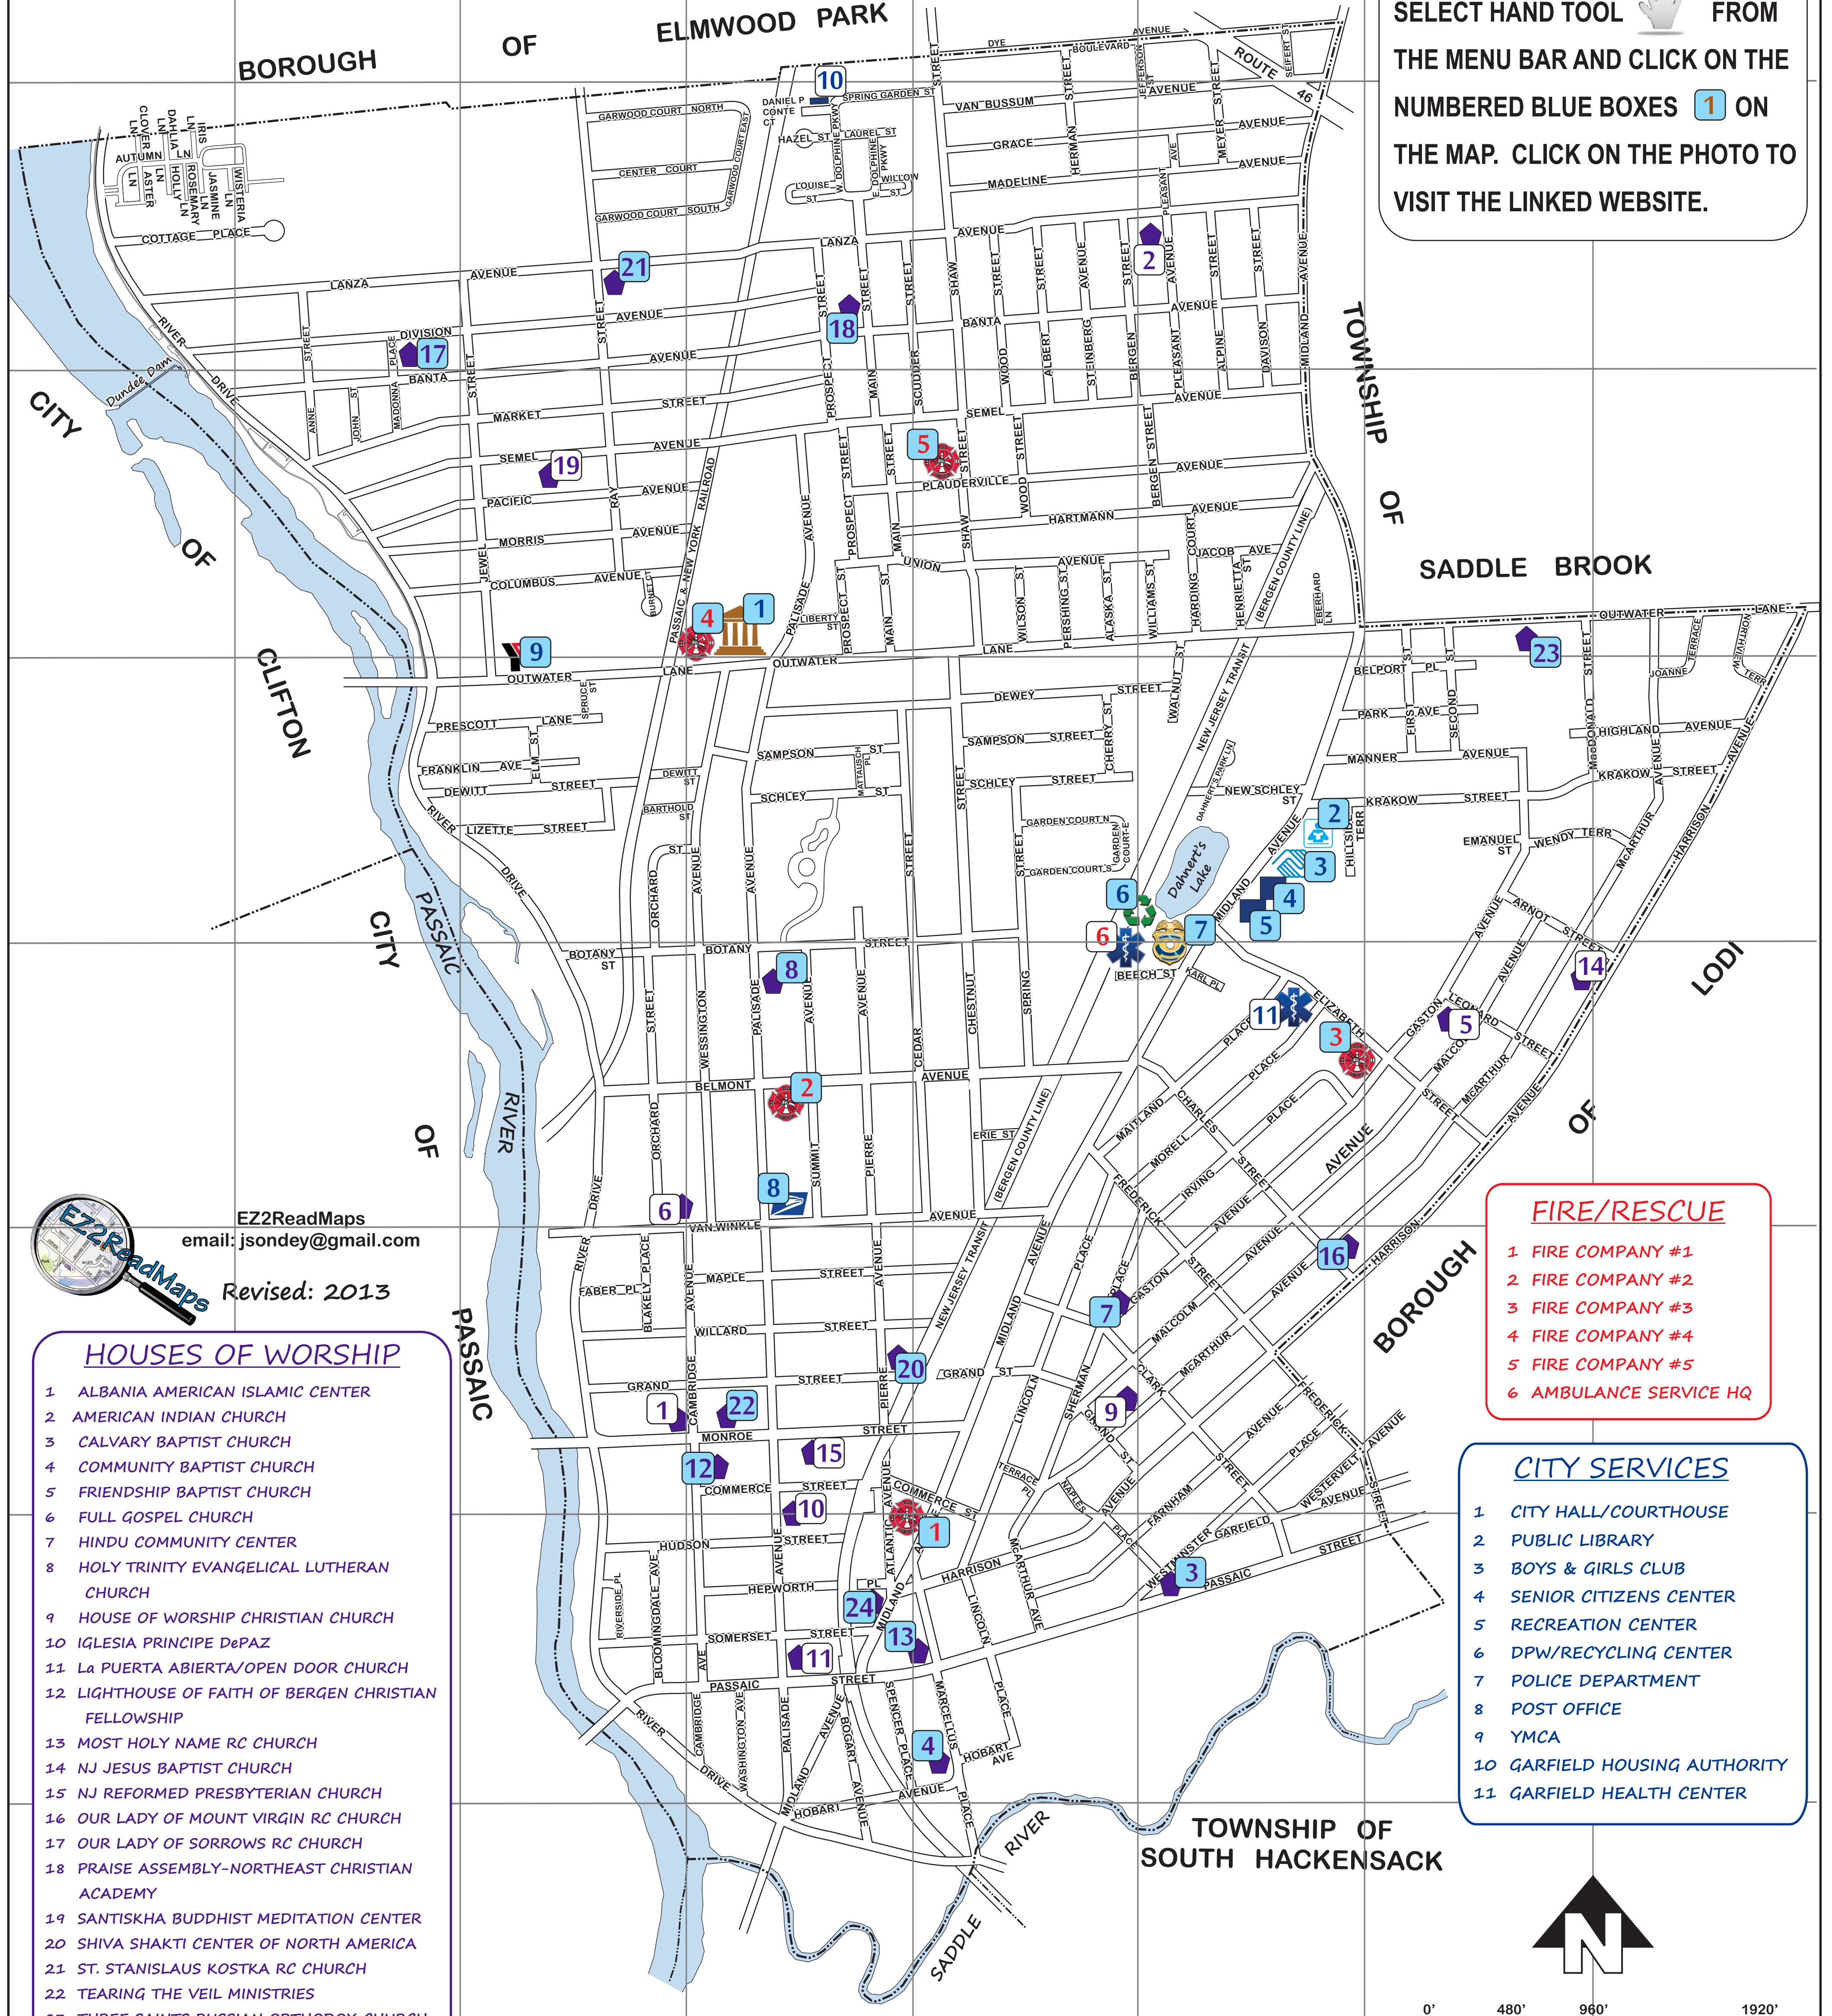

City Services & Houses of Worship

CITY OF GARFIELD

BERGEN COUNTY, NEW JERSEY

FOR INTERACTIVE MAP FEATURES
SELECT HAND TOOL FROM
THE MENU BAR AND CLICK ON THE
NUMBERED BLUE BOXES ON
THE MAP. CLICK ON THE PHOTO TO
VISIT THE LINKED WEBSITE.

1. **FIRE/RESCUE**
2. 1 FIRE COMPANY #1
   - 2 FIRE COMPANY #2
   - 3 FIRE COMPANY #3
   - 4 FIRE COMPANY #4
   - 5 FIRE COMPANY #5
   - 6 AMBULANCE SERVICE HQ

1. **CITY SERVICES**
2. 1 CITY HALL/COURTHOUSE
   - 2 PUBLIC LIBRARY
   - 3 BOYS & GIRLS CLUB
   - 4 SENIOR CITIZENS CENTER
   - 5 RECREATION CENTER
   - 6 DPW/RECYCLING CENTER
   - 7 POLICE DEPARTMENT
   - 8 POST OFFICE
   - 9 YMCA
   - 10 GARFIELD HOUSING AUTHORITY
   - 11 GARFIELD HEALTH CENTER

1. **HOUSES OF WORSHIP**
2. 1 ALBANIA AMERICAN ISLAMIC CENTER
   - 2 AMERICAN INDIAN CHURCH
   - 3 CALVARY BAPTIST CHURCH
   - 4 COMMUNITY BAPTIST CHURCH
   - 5 FRIENDSHIP BAPTIST CHURCH
   - 6 FULL GOSPEL CHURCH
   - 7 HINDU COMMUNITY CENTER
   - 8 HOLY TRINITY EVANGELICAL LUTHERAN CHURCH
   - 9 HOUSE OF WORSHIP CHRISTIAN CHURCH
   - 10 IGLESIA PRINCIPE DePAZ
   - 11 La PUERTA ABIERTA/OPEN DOOR CHURCH
   - 12 LIGHTHOUSE OF FAITH OF BERGEN CHRISTIAN FELLOWSHIP
   - 13 MOST HOLY NAME RC CHURCH
   - 14 NJ JESUS BAPTIST CHURCH
   - 15 NJ REFORMED PRESBYTERIAN CHURCH
   - 16 OUR LADY OF MOUNT VIRGIN RC CHURCH
   - 17 OUR LADY OF SORROWS RC CHURCH
   - 18 PRAISE ASSEMBLY-NORTHEAST CHRISTIAN ACADEMY
   - 19 SANTISKHA BUDDHIST MEDITATION CENTER
   - 20 SHIVA SHAKTI CENTER OF NORTH AMERICA
   - 21 ST. STANISLAUS KOSTKA RC CHURCH
   - 22 TEARING THE VEIL MINISTRIES
   - 23 THREE SAINTS RUSSIAN ORTHODOX CHURCH
   - 24 ZION LUTHERAN CHURCH