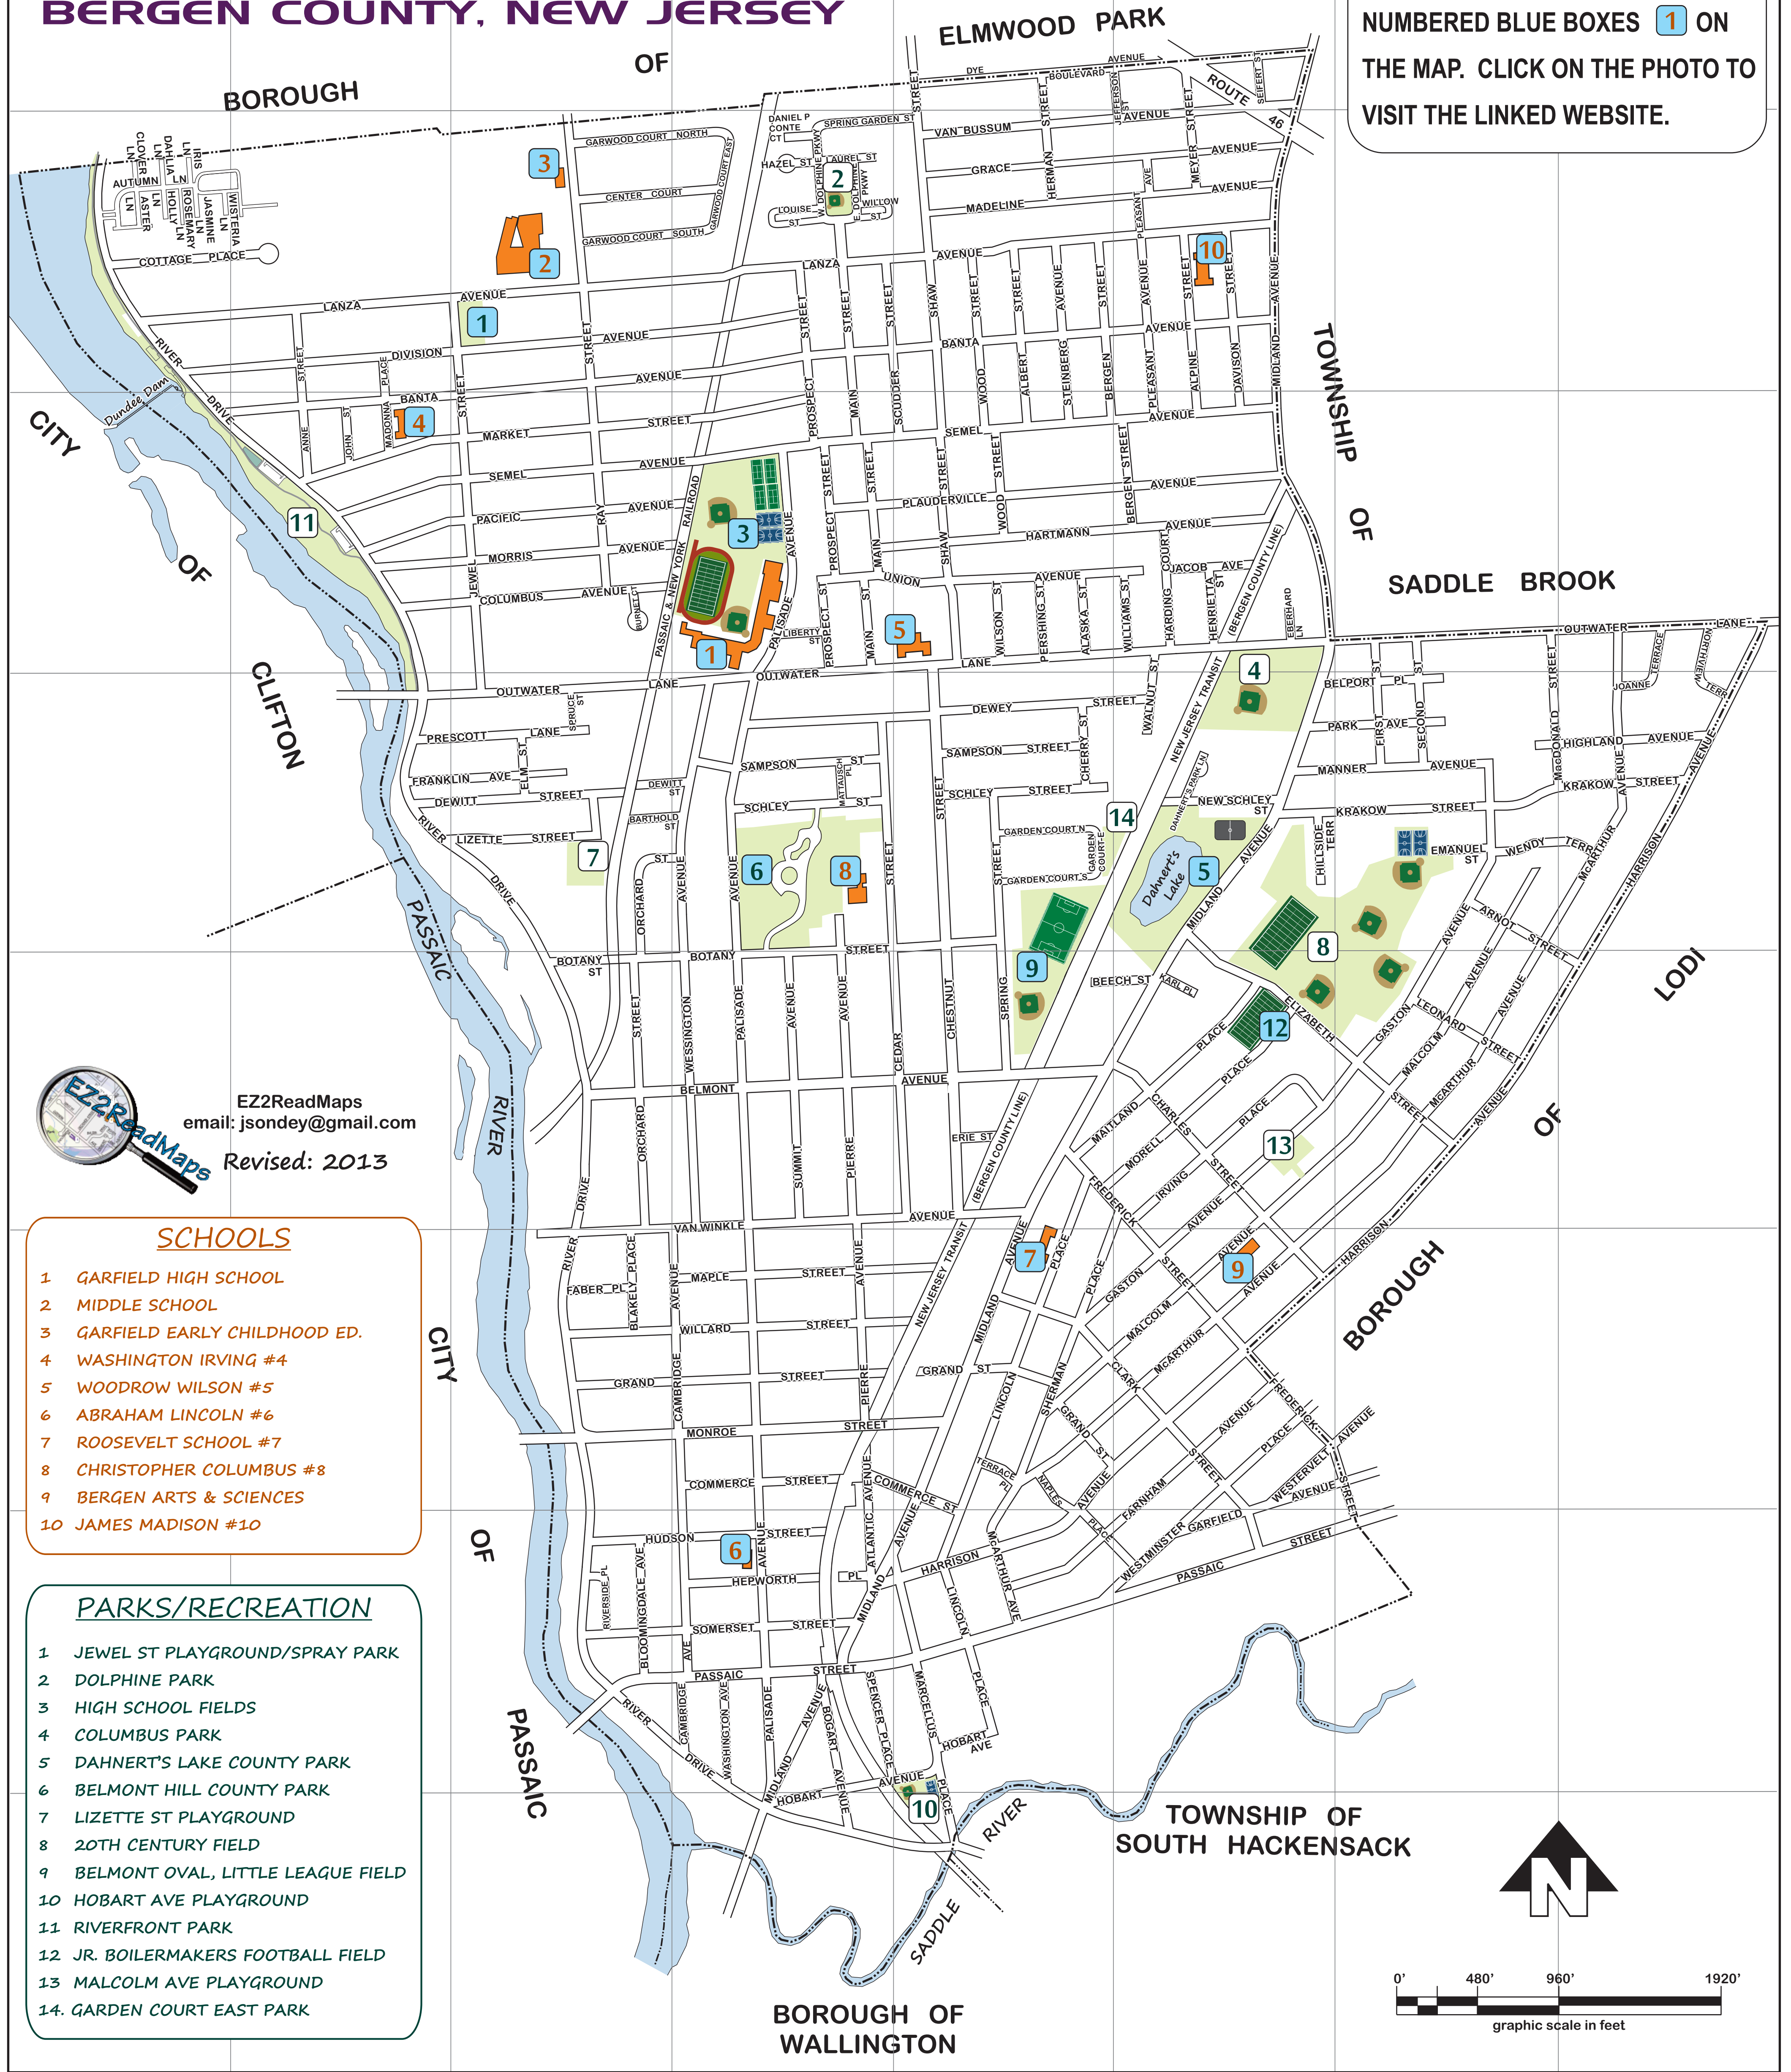

Schools & Parks

CITY OF GARFIELD

BERGEN COUNTY, NEW JERSEY

FOR INTERACTIVE MAP FEATURES
 SELECT HAND TOOL  FROM
 THE MENU BAR AND CLICK ON THE
 NUMBERED BLUE BOXES **1** ON
 THE MAP. CLICK ON THE PHOTO TO
 VISIT THE LINKED WEBSITE.

PARKS/RECREATION

- 1 JEWEL ST PLAYGROUND/SPRAY PARK
- 2 DOLPHINE PARK
- 3 HIGH SCHOOL FIELDS
- 4 COLUMBUS PARK
- 5 DAHNERT'S LAKE COUNTY PARK
- 6 BELMONT HILL COUNTY PARK
- 7 LIZETTE ST PLAYGROUND
- 8 20TH CENTURY FIELD
- 9 BELMONT OVAL, LITTLE LEAGUE FIELD
- 10 HOBART AVE PLAYGROUND
- 11 RIVERFRONT PARK
- 12 JR. BOILERMAKERS FOOTBALL FIELD
- 13 MALCOLM AVE PLAYGROUND
- 14 GARDEN COURT EAST PARK