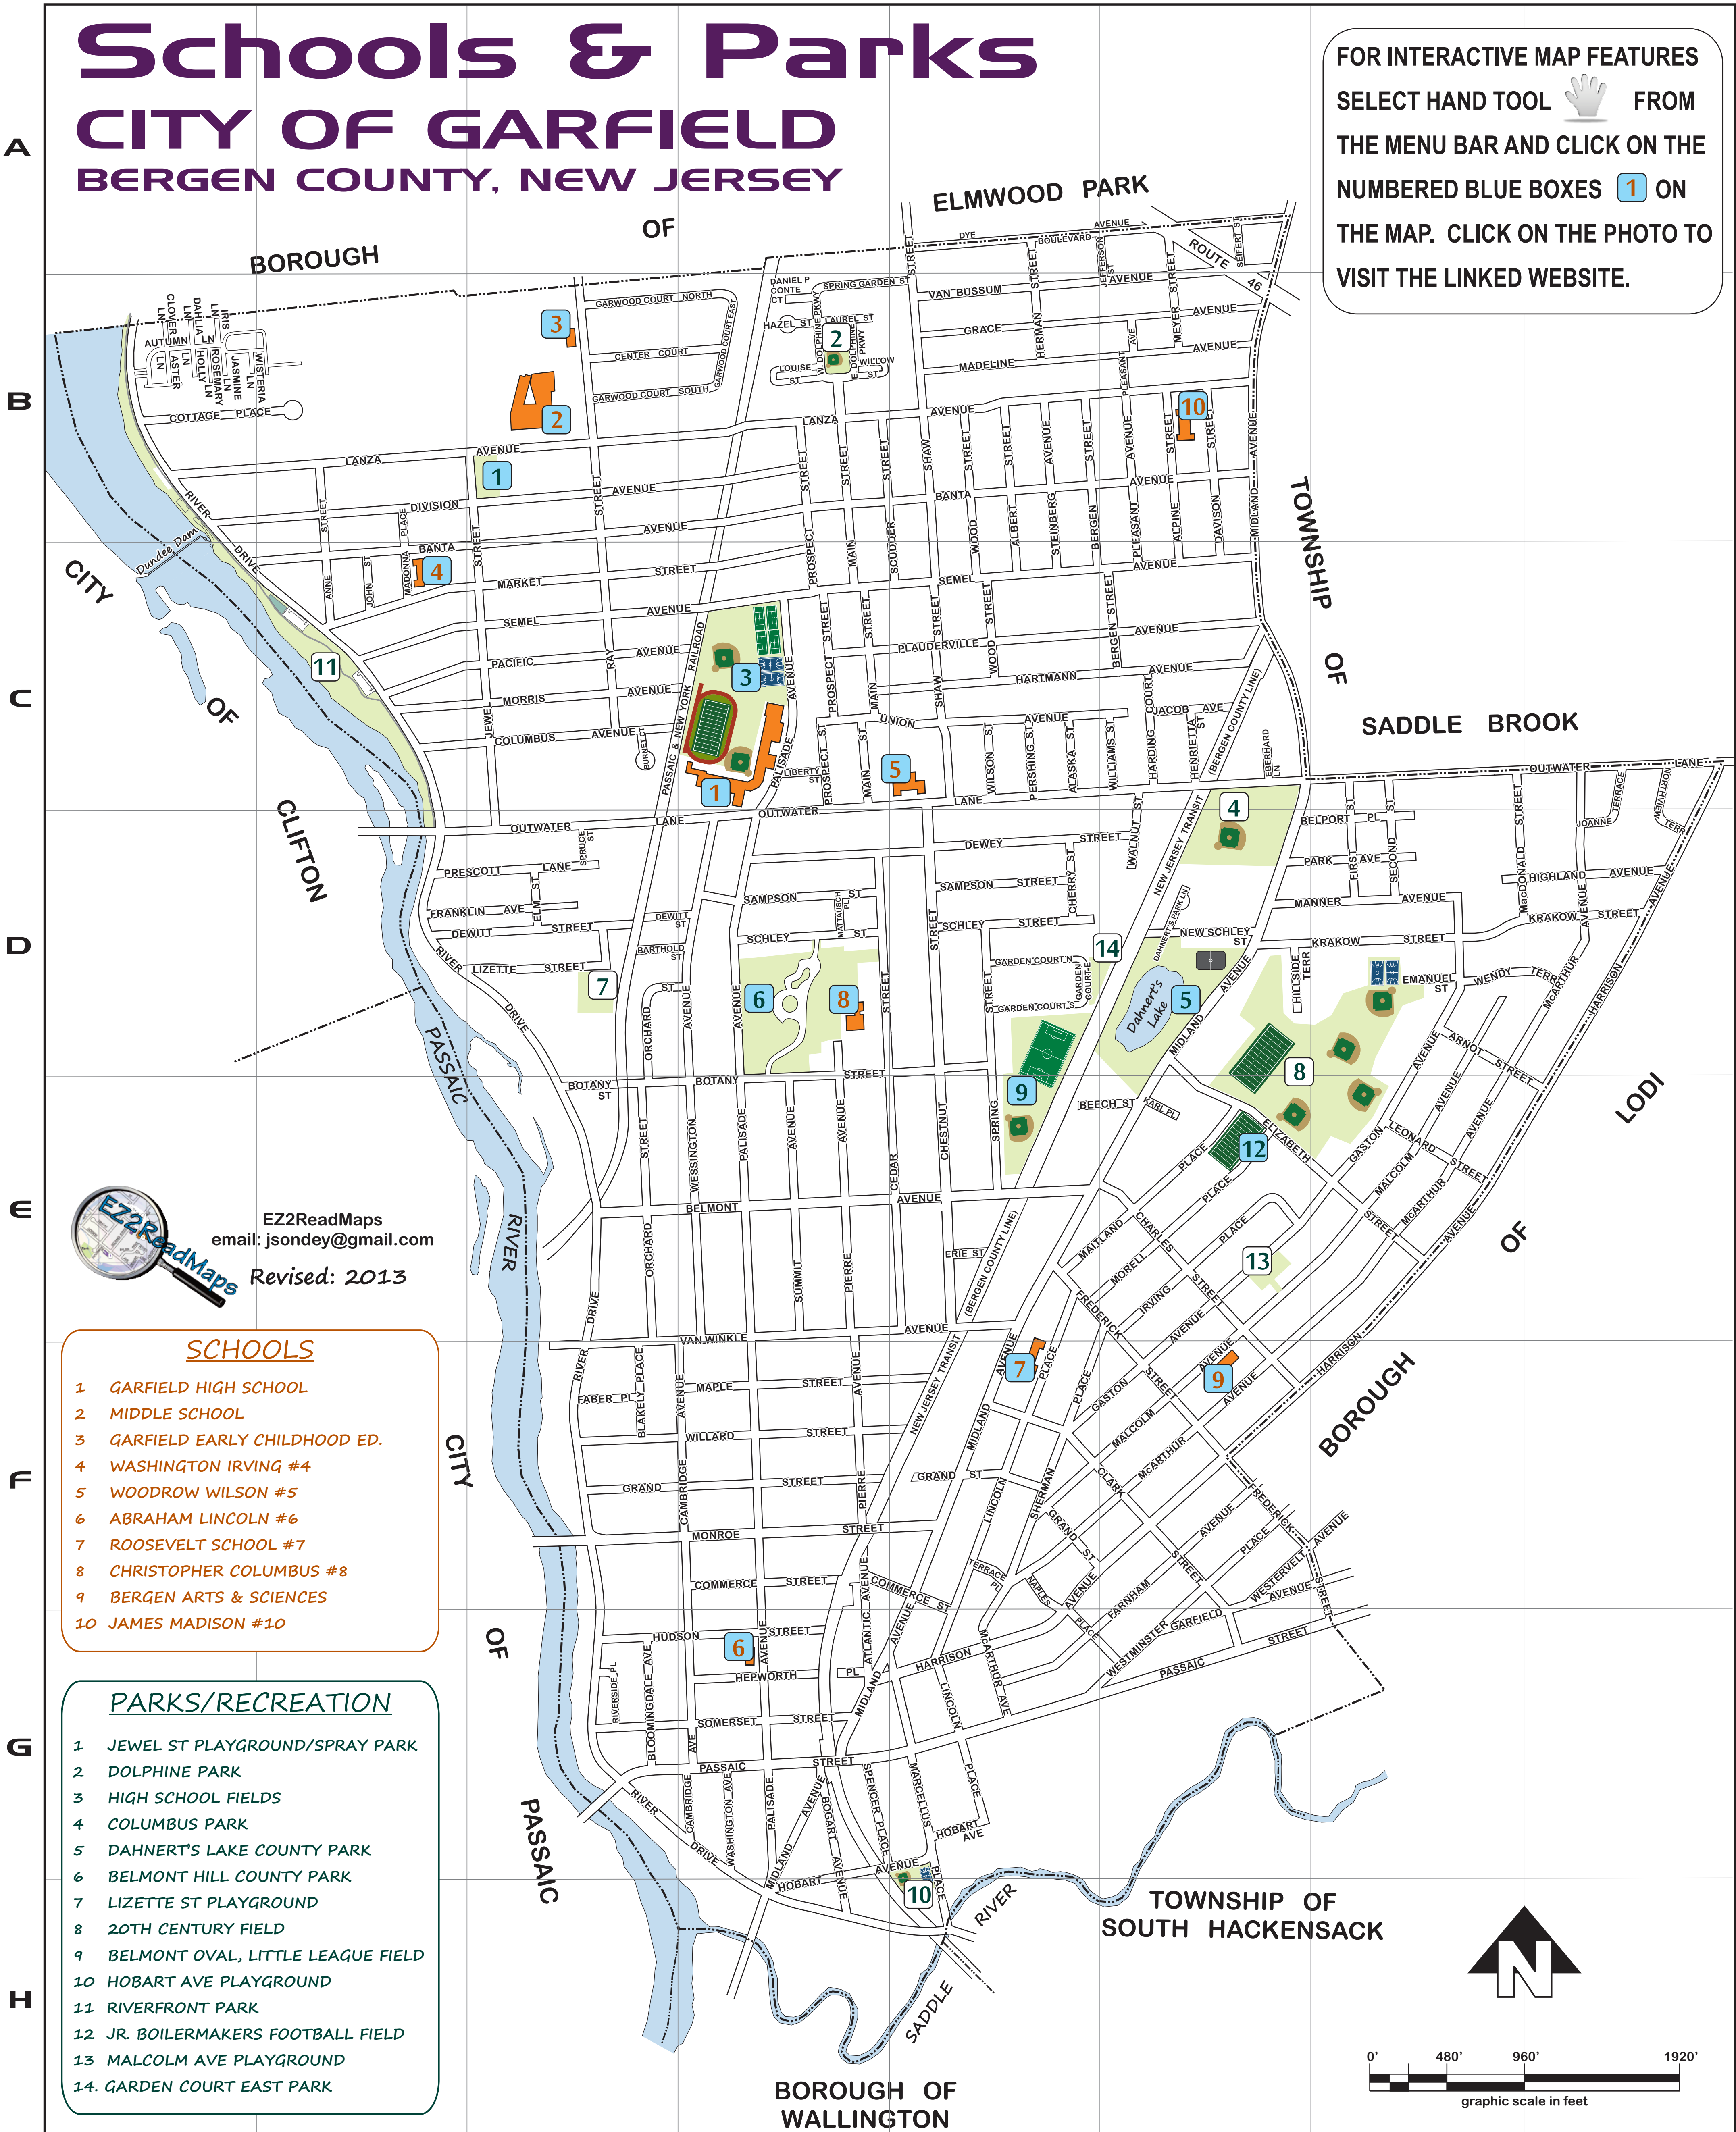

Schools & Parks

CITY OF GARFIELD

BERGEN COUNTY, NEW JERSEY

FOR INTERACTIVE MAP FEATURES
 SELECT HAND TOOL  FROM
 THE MENU BAR AND CLICK ON THE
 NUMBERED BLUE BOXES **1** ON
 THE MAP. CLICK ON THE PHOTO TO
 VISIT THE LINKED WEBSITE.

PARKS/RECREATION

- 1 JEWEL ST PLAYGROUND/SPRAY PARK
- 2 DOLPHINE PARK
- 3 HIGH SCHOOL FIELDS
- 4 COLUMBUS PARK
- 5 DAHNERT'S LAKE COUNTY PARK
- 6 BELMONT HILL COUNTY PARK
- 7 LIZETTE ST PLAYGROUND
- 8 20TH CENTURY FIELD
- 9 BELMONT OVAL, LITTLE LEAGUE FIELD
- 10 HOBART AVE PLAYGROUND
- 11 RIVERFRONT PARK
- 12 JR. BOILERMAKERS FOOTBALL FIELD
- 13 MALCOLM AVE PLAYGROUND
- 14 GARDEN COURT EAST PARK