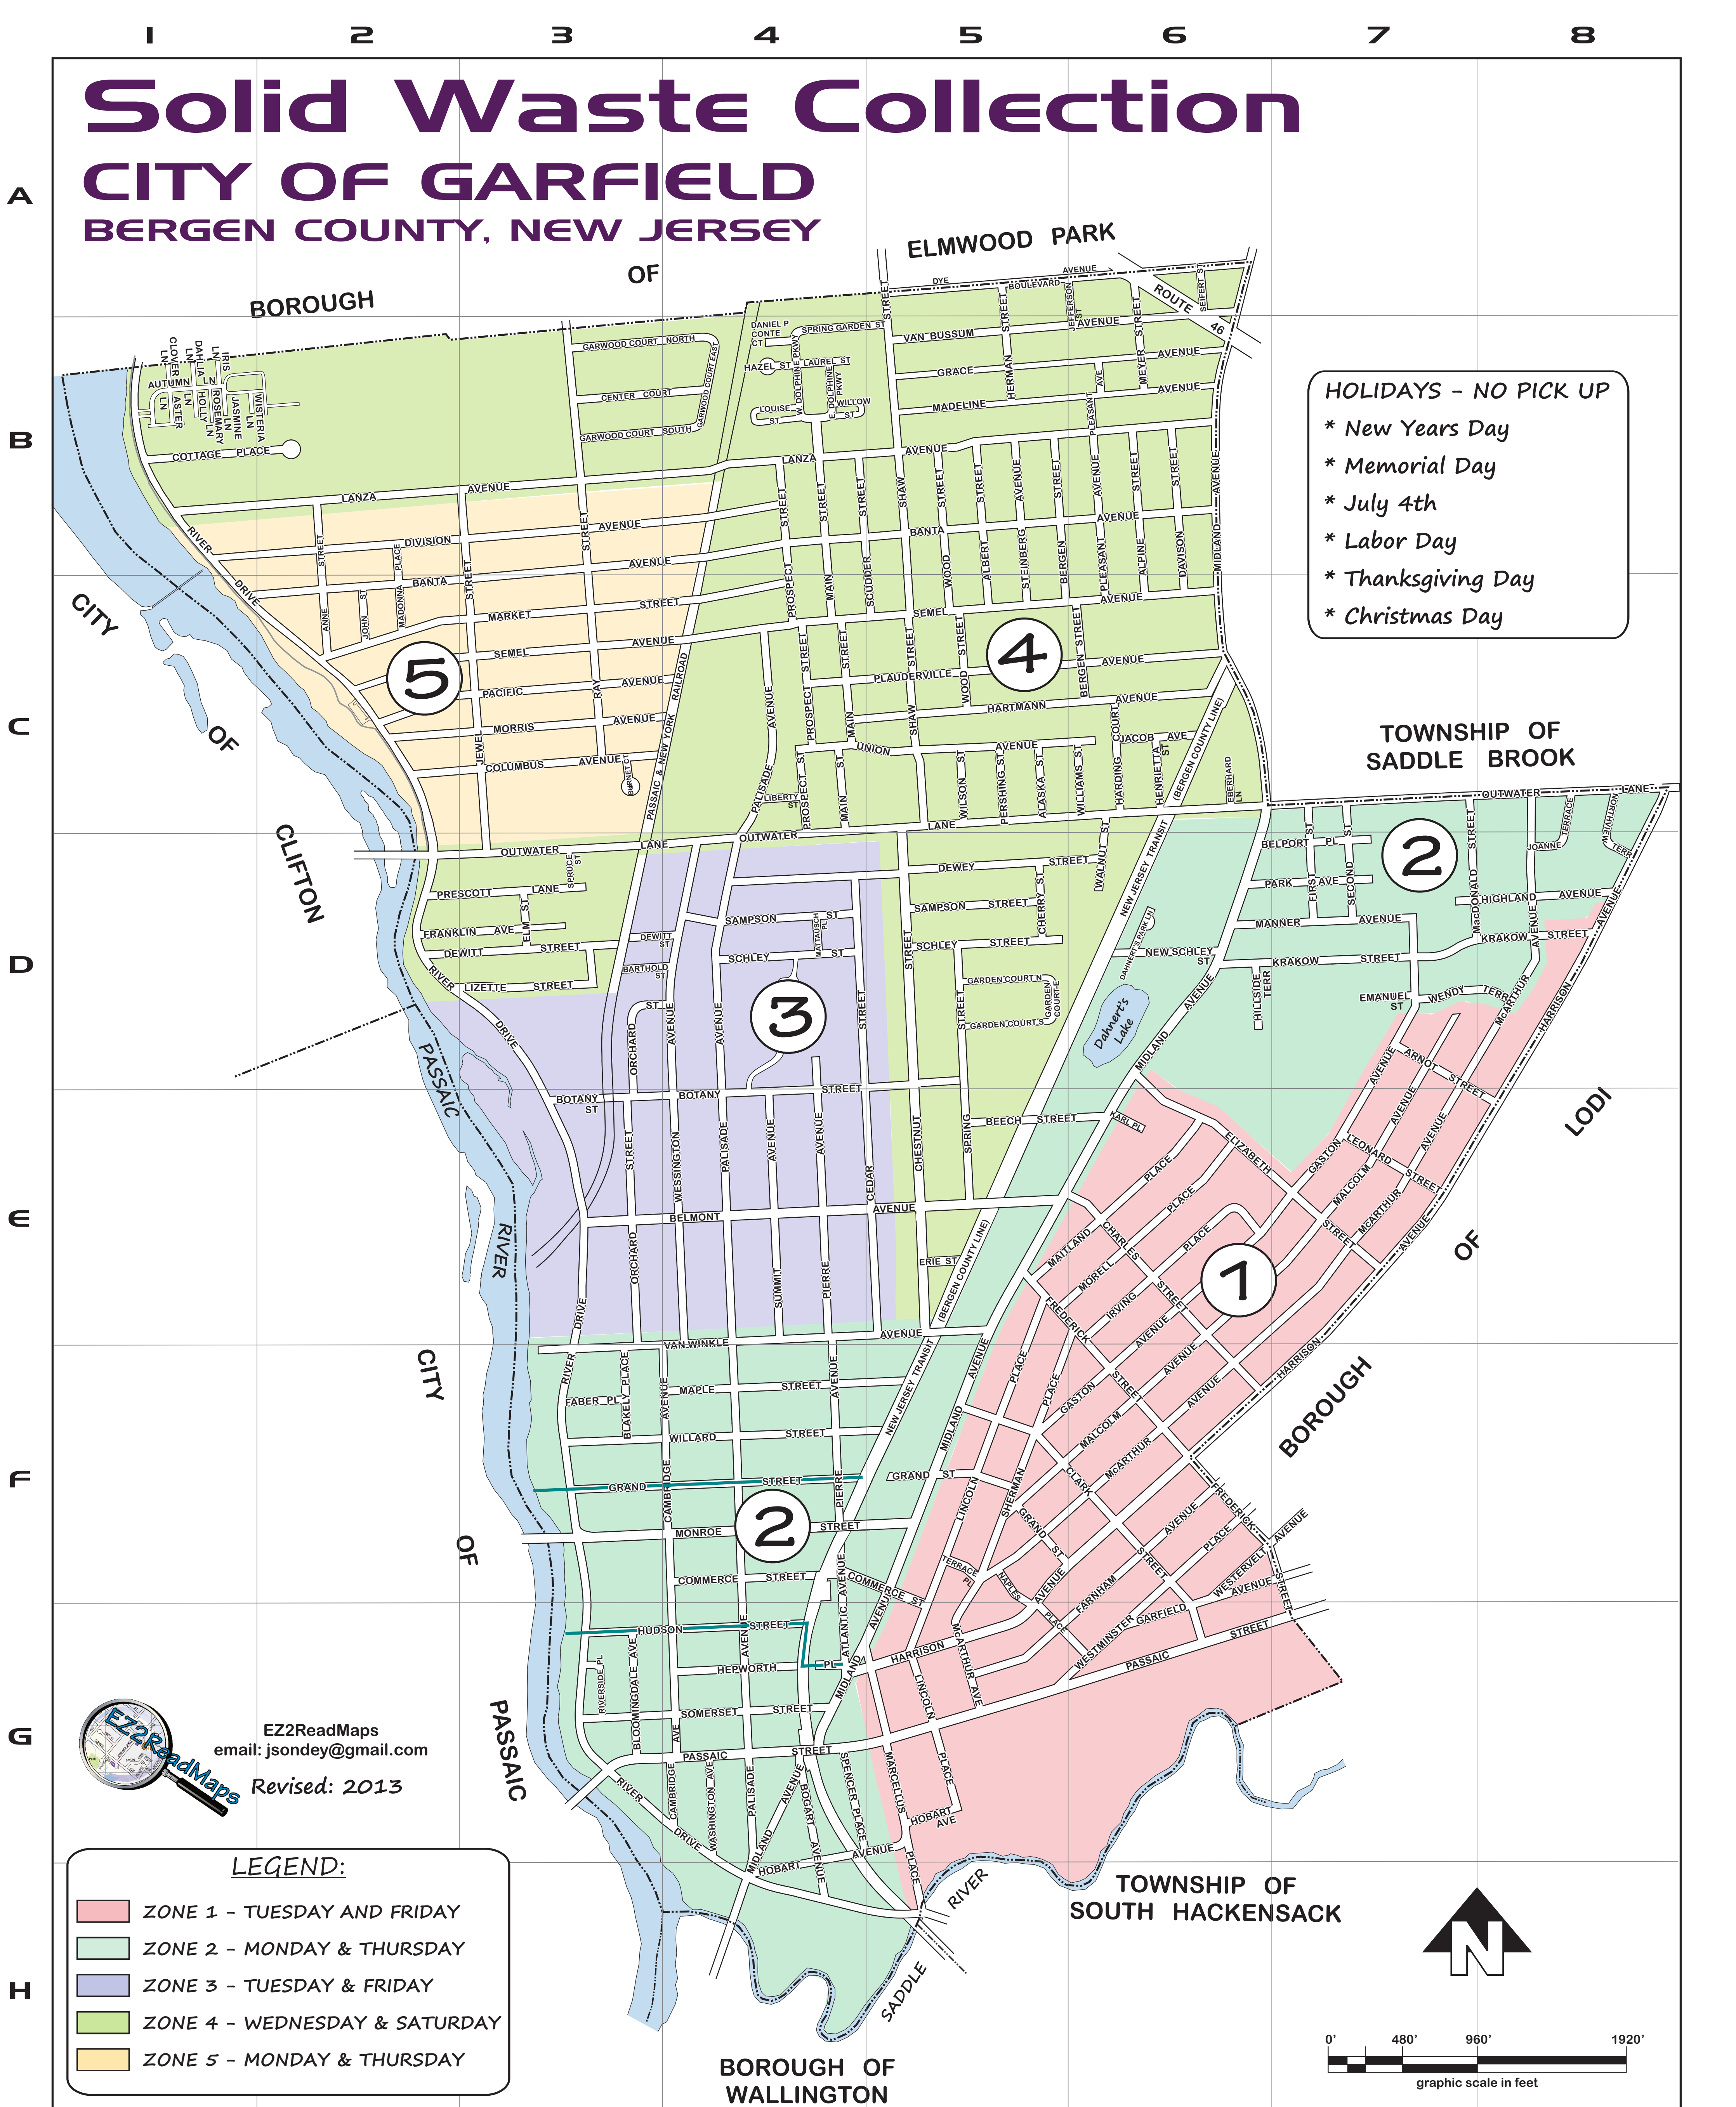

TOWNSHIP OF
SADDLE BROOK

BOROUGH OF

TOWNSHIP OF
SOUTH HACKENSACK

BOROUGH OF
WALLINGTON

EZ2ReadMaps
email: jsondey@gmail.com
Revised: 2013

LEGEND:

- ZONE 1 - TUESDAY AND FRIDAY
- ZONE 2 - MONDAY & THURSDAY
- ZONE 3 - TUESDAY & FRIDAY
- ZONE 4 - WEDNESDAY & SATURDAY
- ZONE 5 - MONDAY & THURSDAY