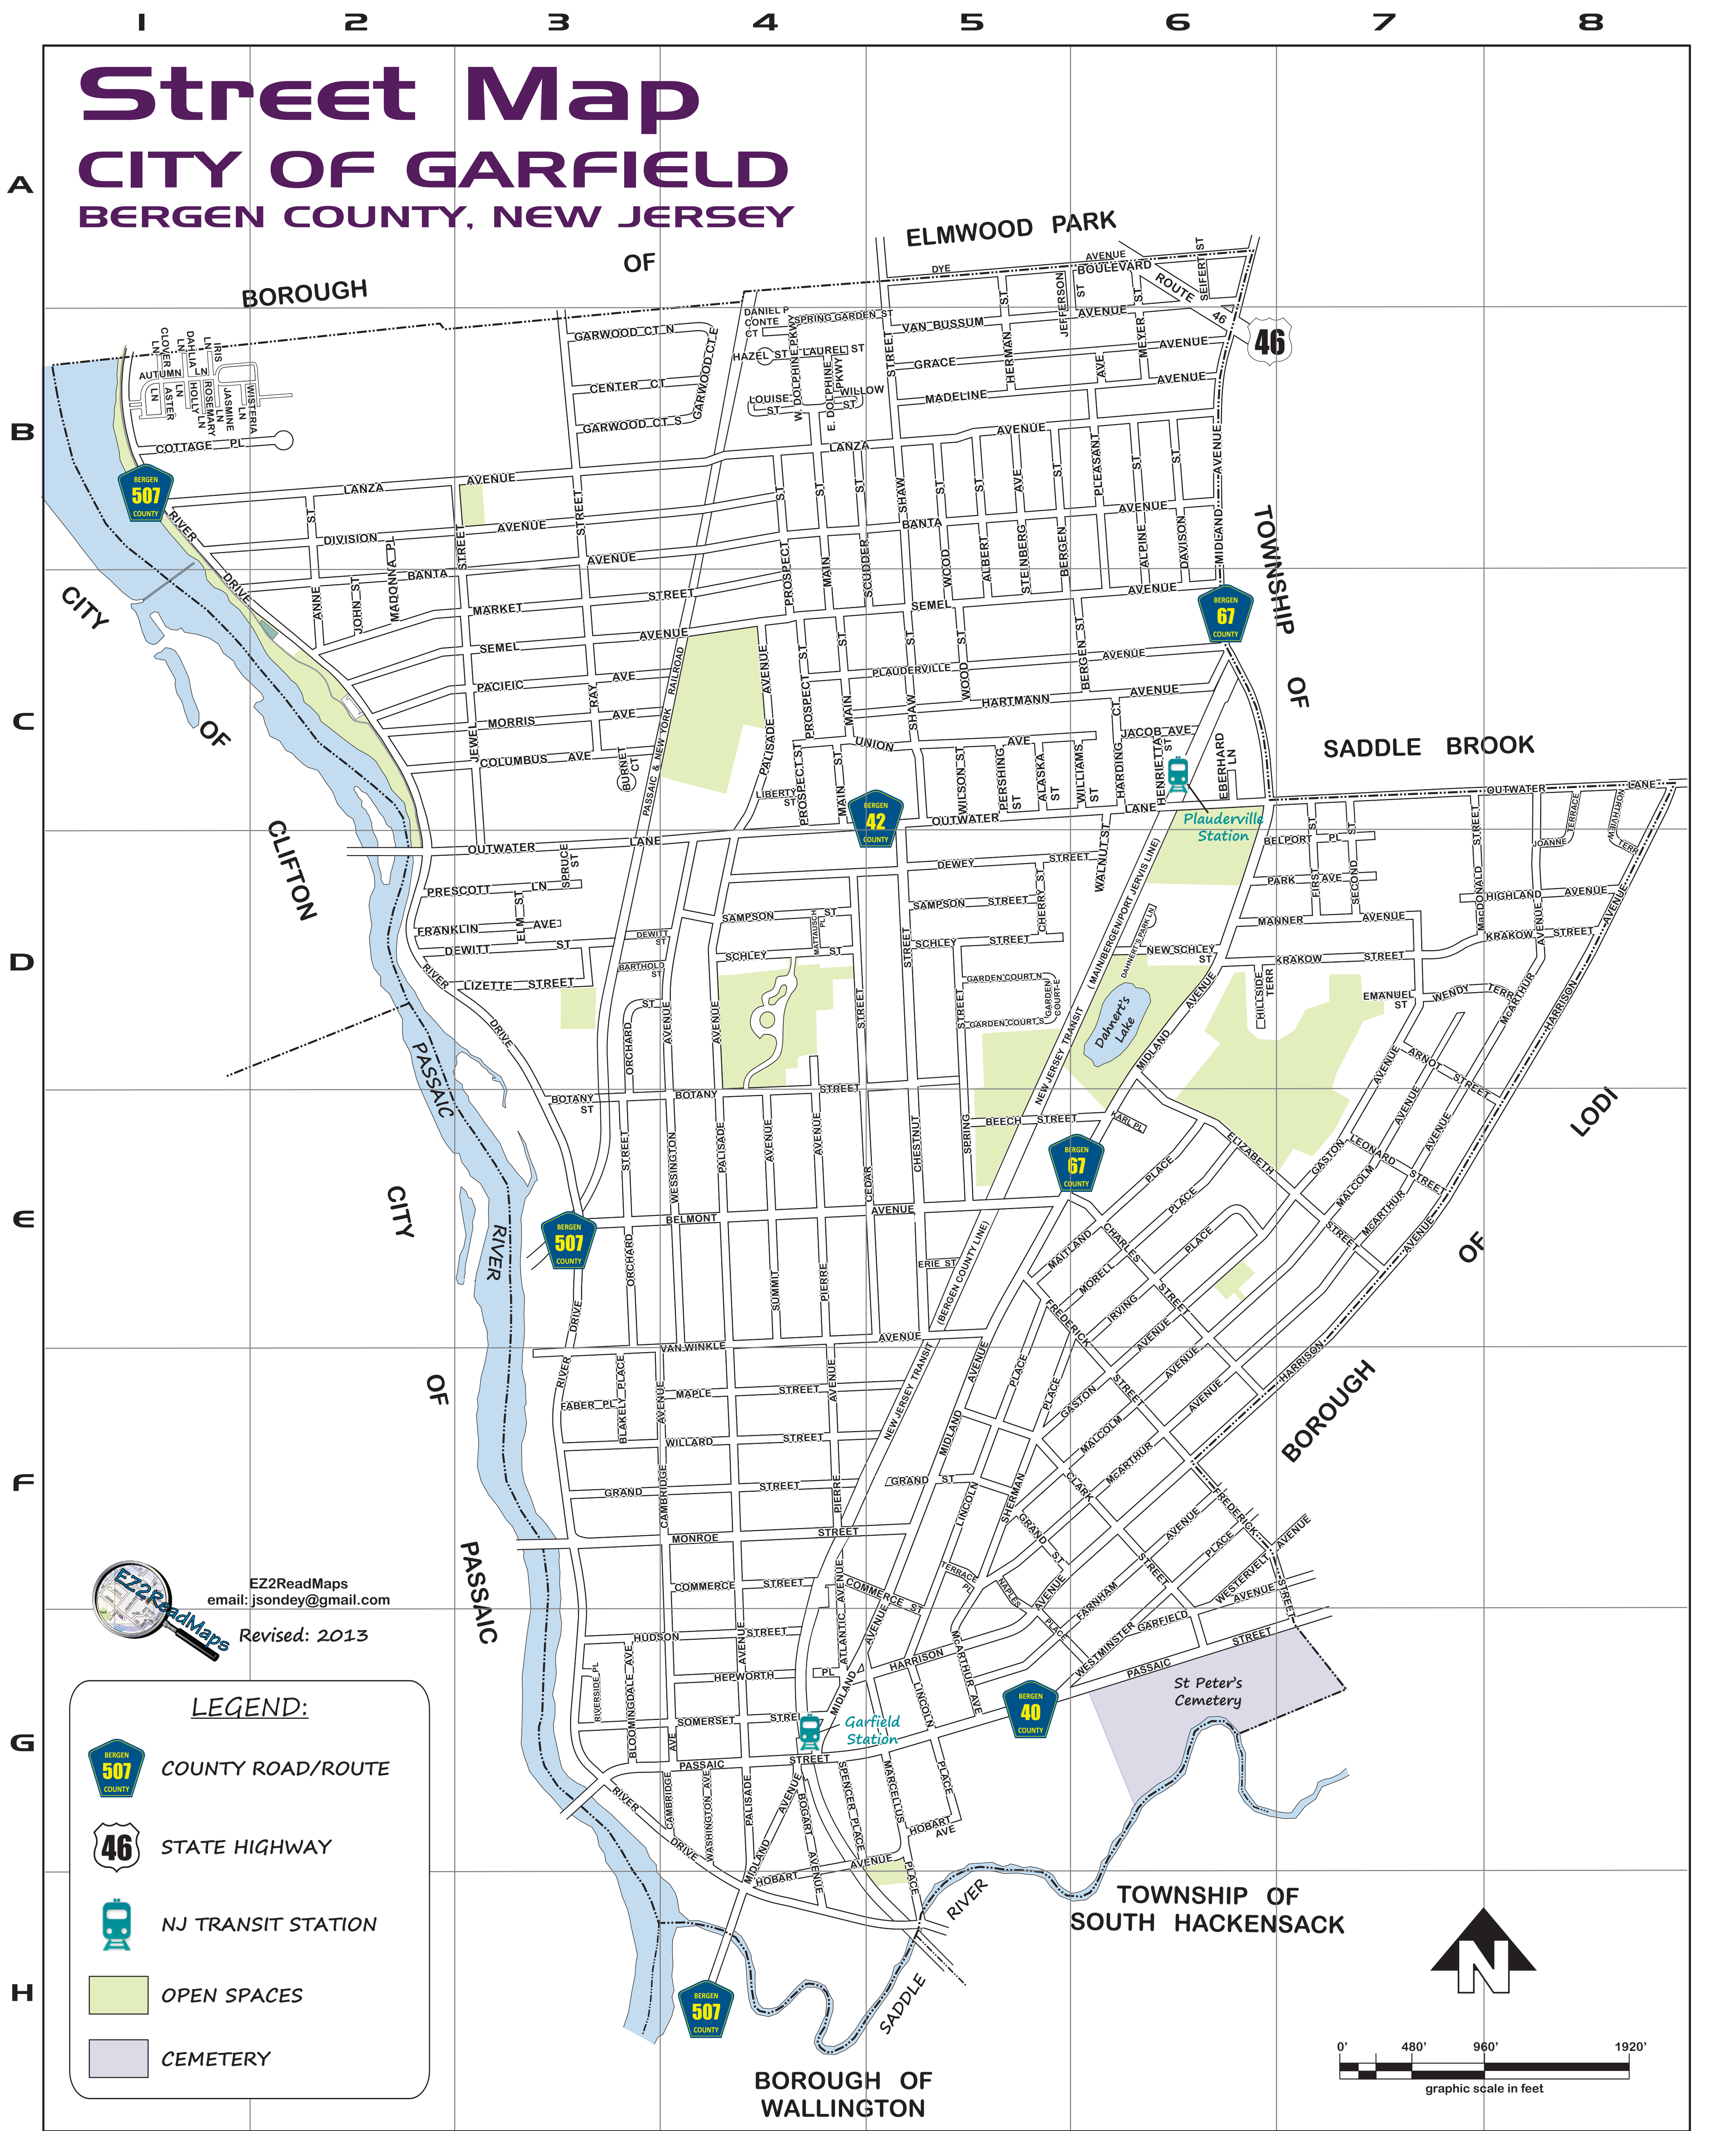

Street Map

CITY OF GARFIELD

BERGEN COUNTY, NEW JERSEY

EZ2ReadMaps
email: jsondey@gmail.com
Revised: 2013

LEGEND:

- COUNTY ROAD/ROUTE
- STATE HIGHWAY
- NJ TRANSIT STATION
- OPEN SPACES
- CEMETERY

STREET INDEX