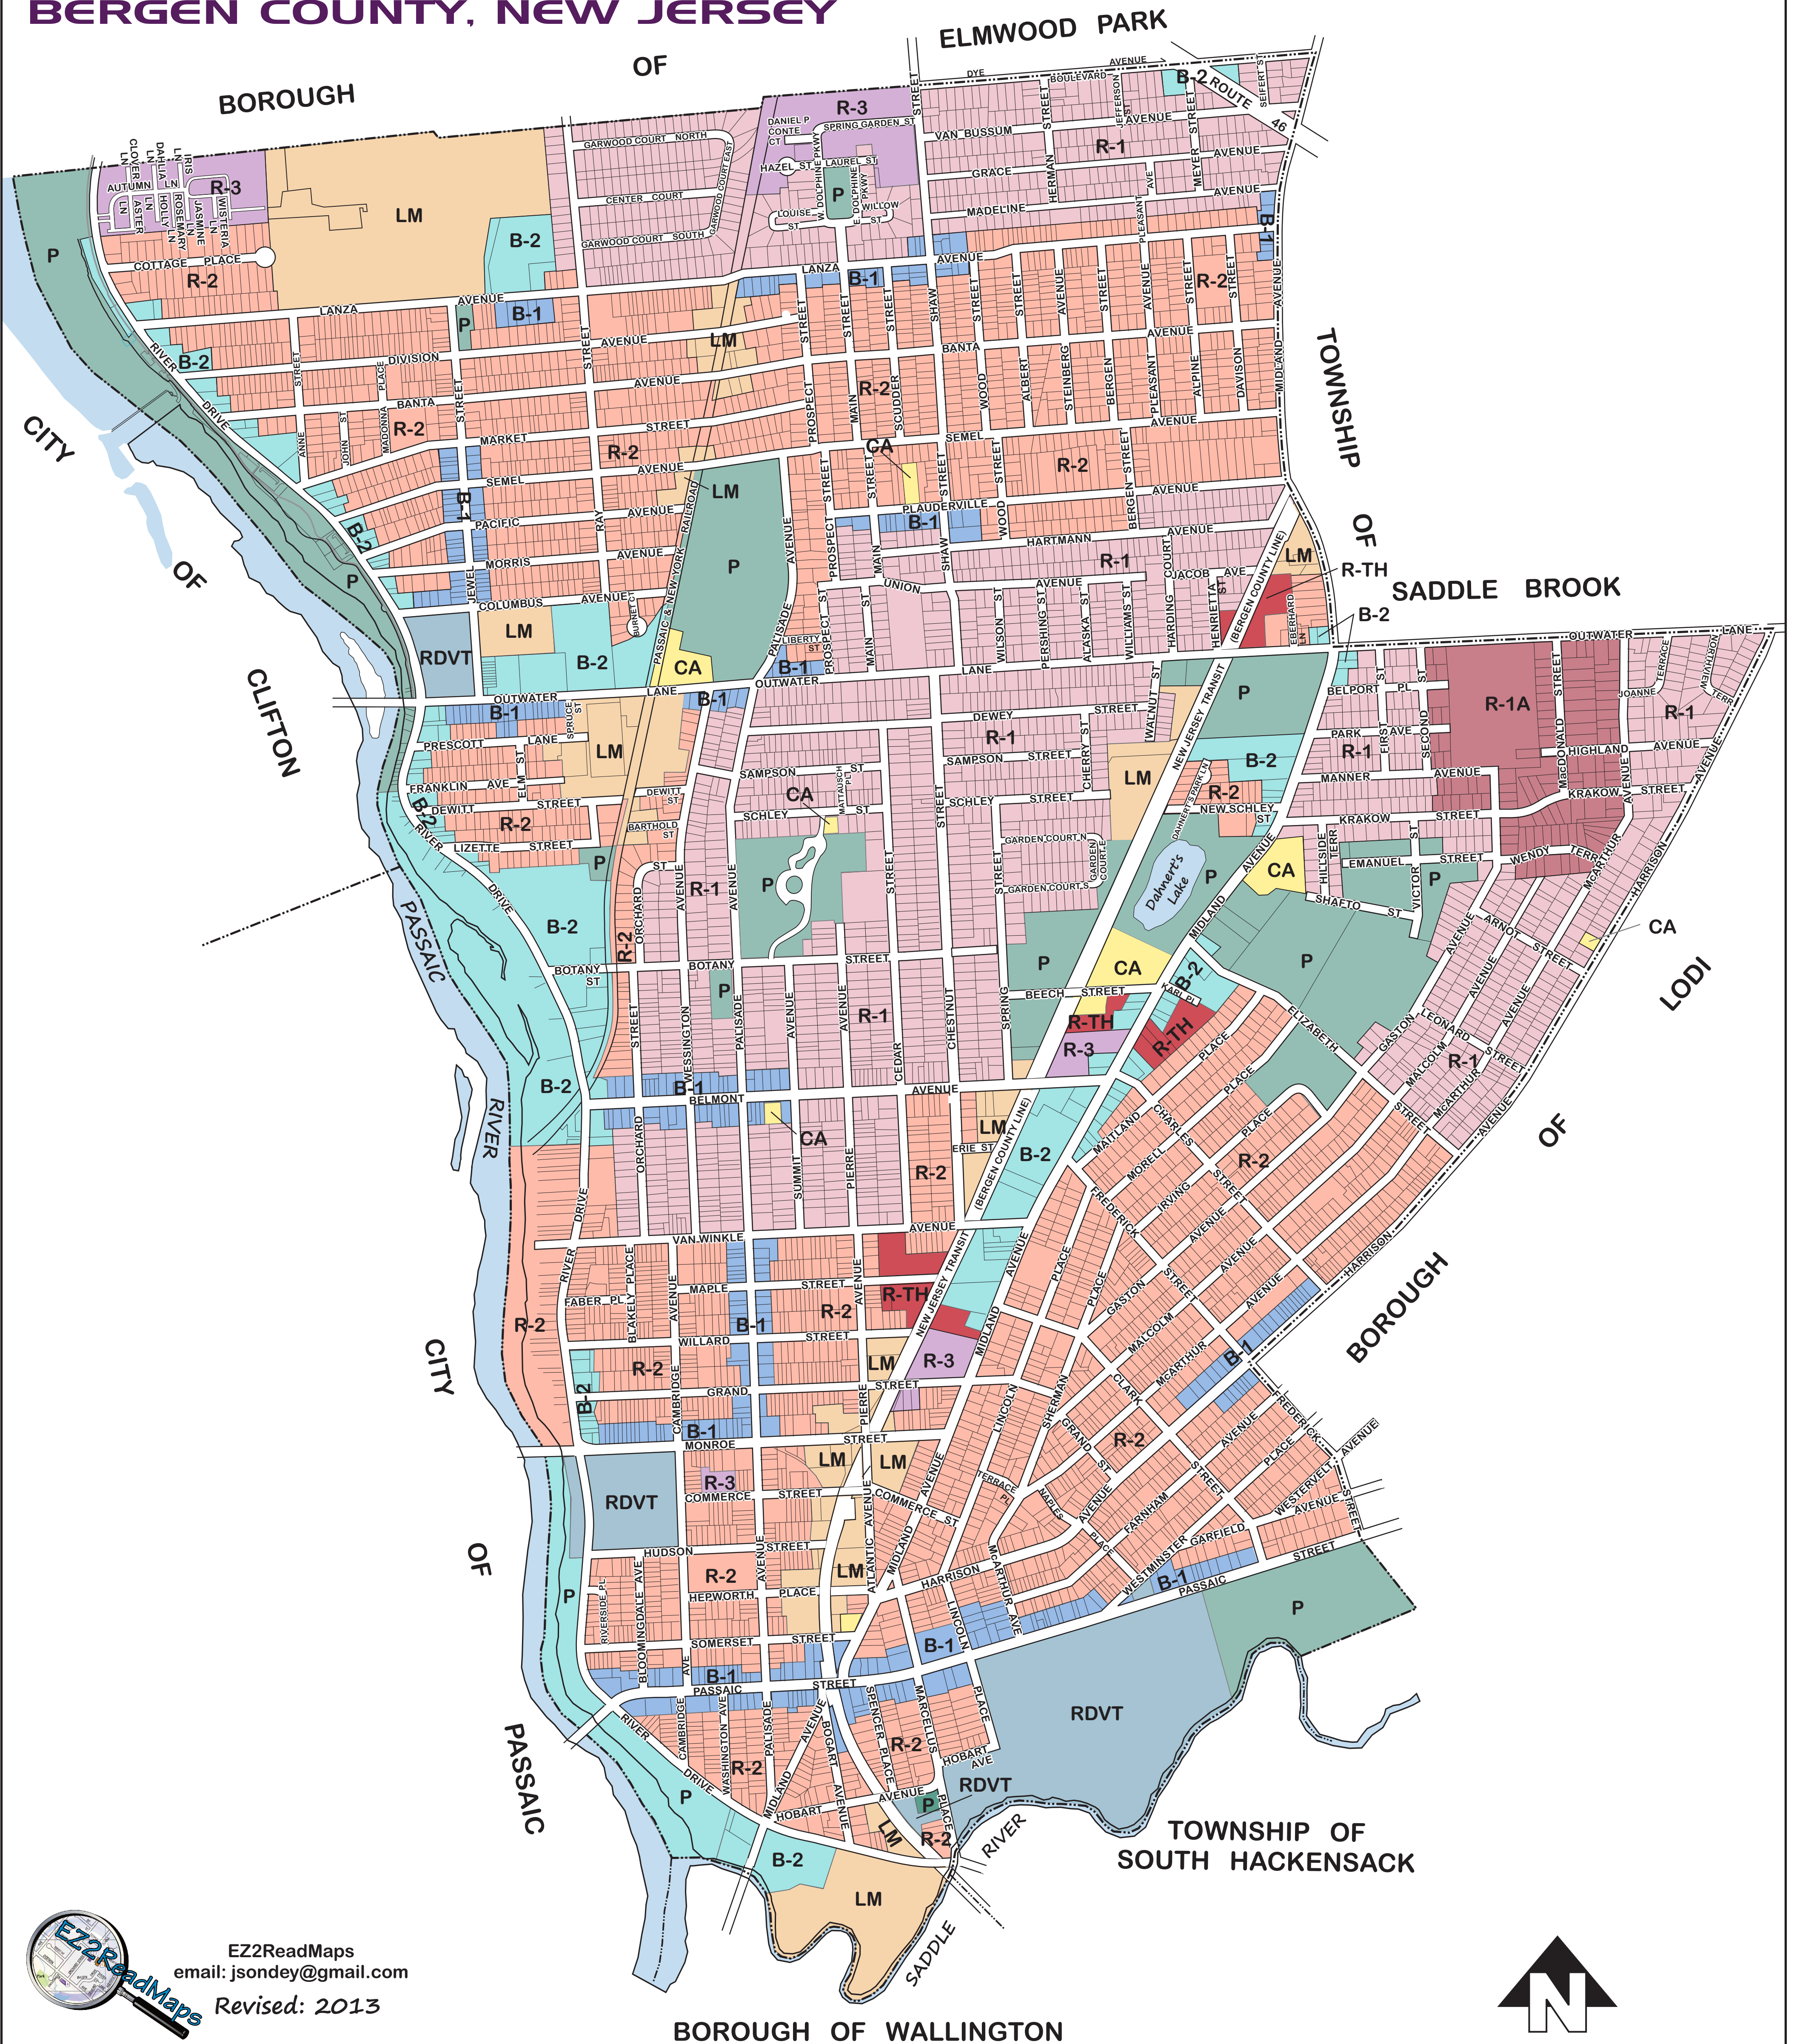

Zoning Map

CITY OF GARFIELD

BERGEN COUNTY, NEW JERSEY

EZ2ReadMaps
 email: jsondey@gmail.com
 Revised: 2013

DISCLAIMER NOTE: Zoning Map created by EZ2ReadMaps is based upon a previous Master Plan by Burgis Associates, Inc. and is intended for general information purposes only. For specific Zoning/Lot requirements or questions please contact the Garfield Building Department directly.